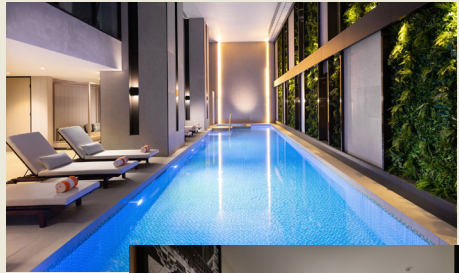

## Hotel Features

- In-room safe
- 24-hour reception with valet parking
- Club Lounge - complimentary to those staying in Executive Rooms and Suites
- Jin Bar - offering signature cocktails, wines and craft beers
- Stunning ensuites with refillable Elemis amenities and rain showerhead
- Complimentary high-speed Wi-Fi and 50-inch LCD TV with Chromecast capability
- Indoor heated pool, Jacuzzi, steam room and sauna, gym and wellness room